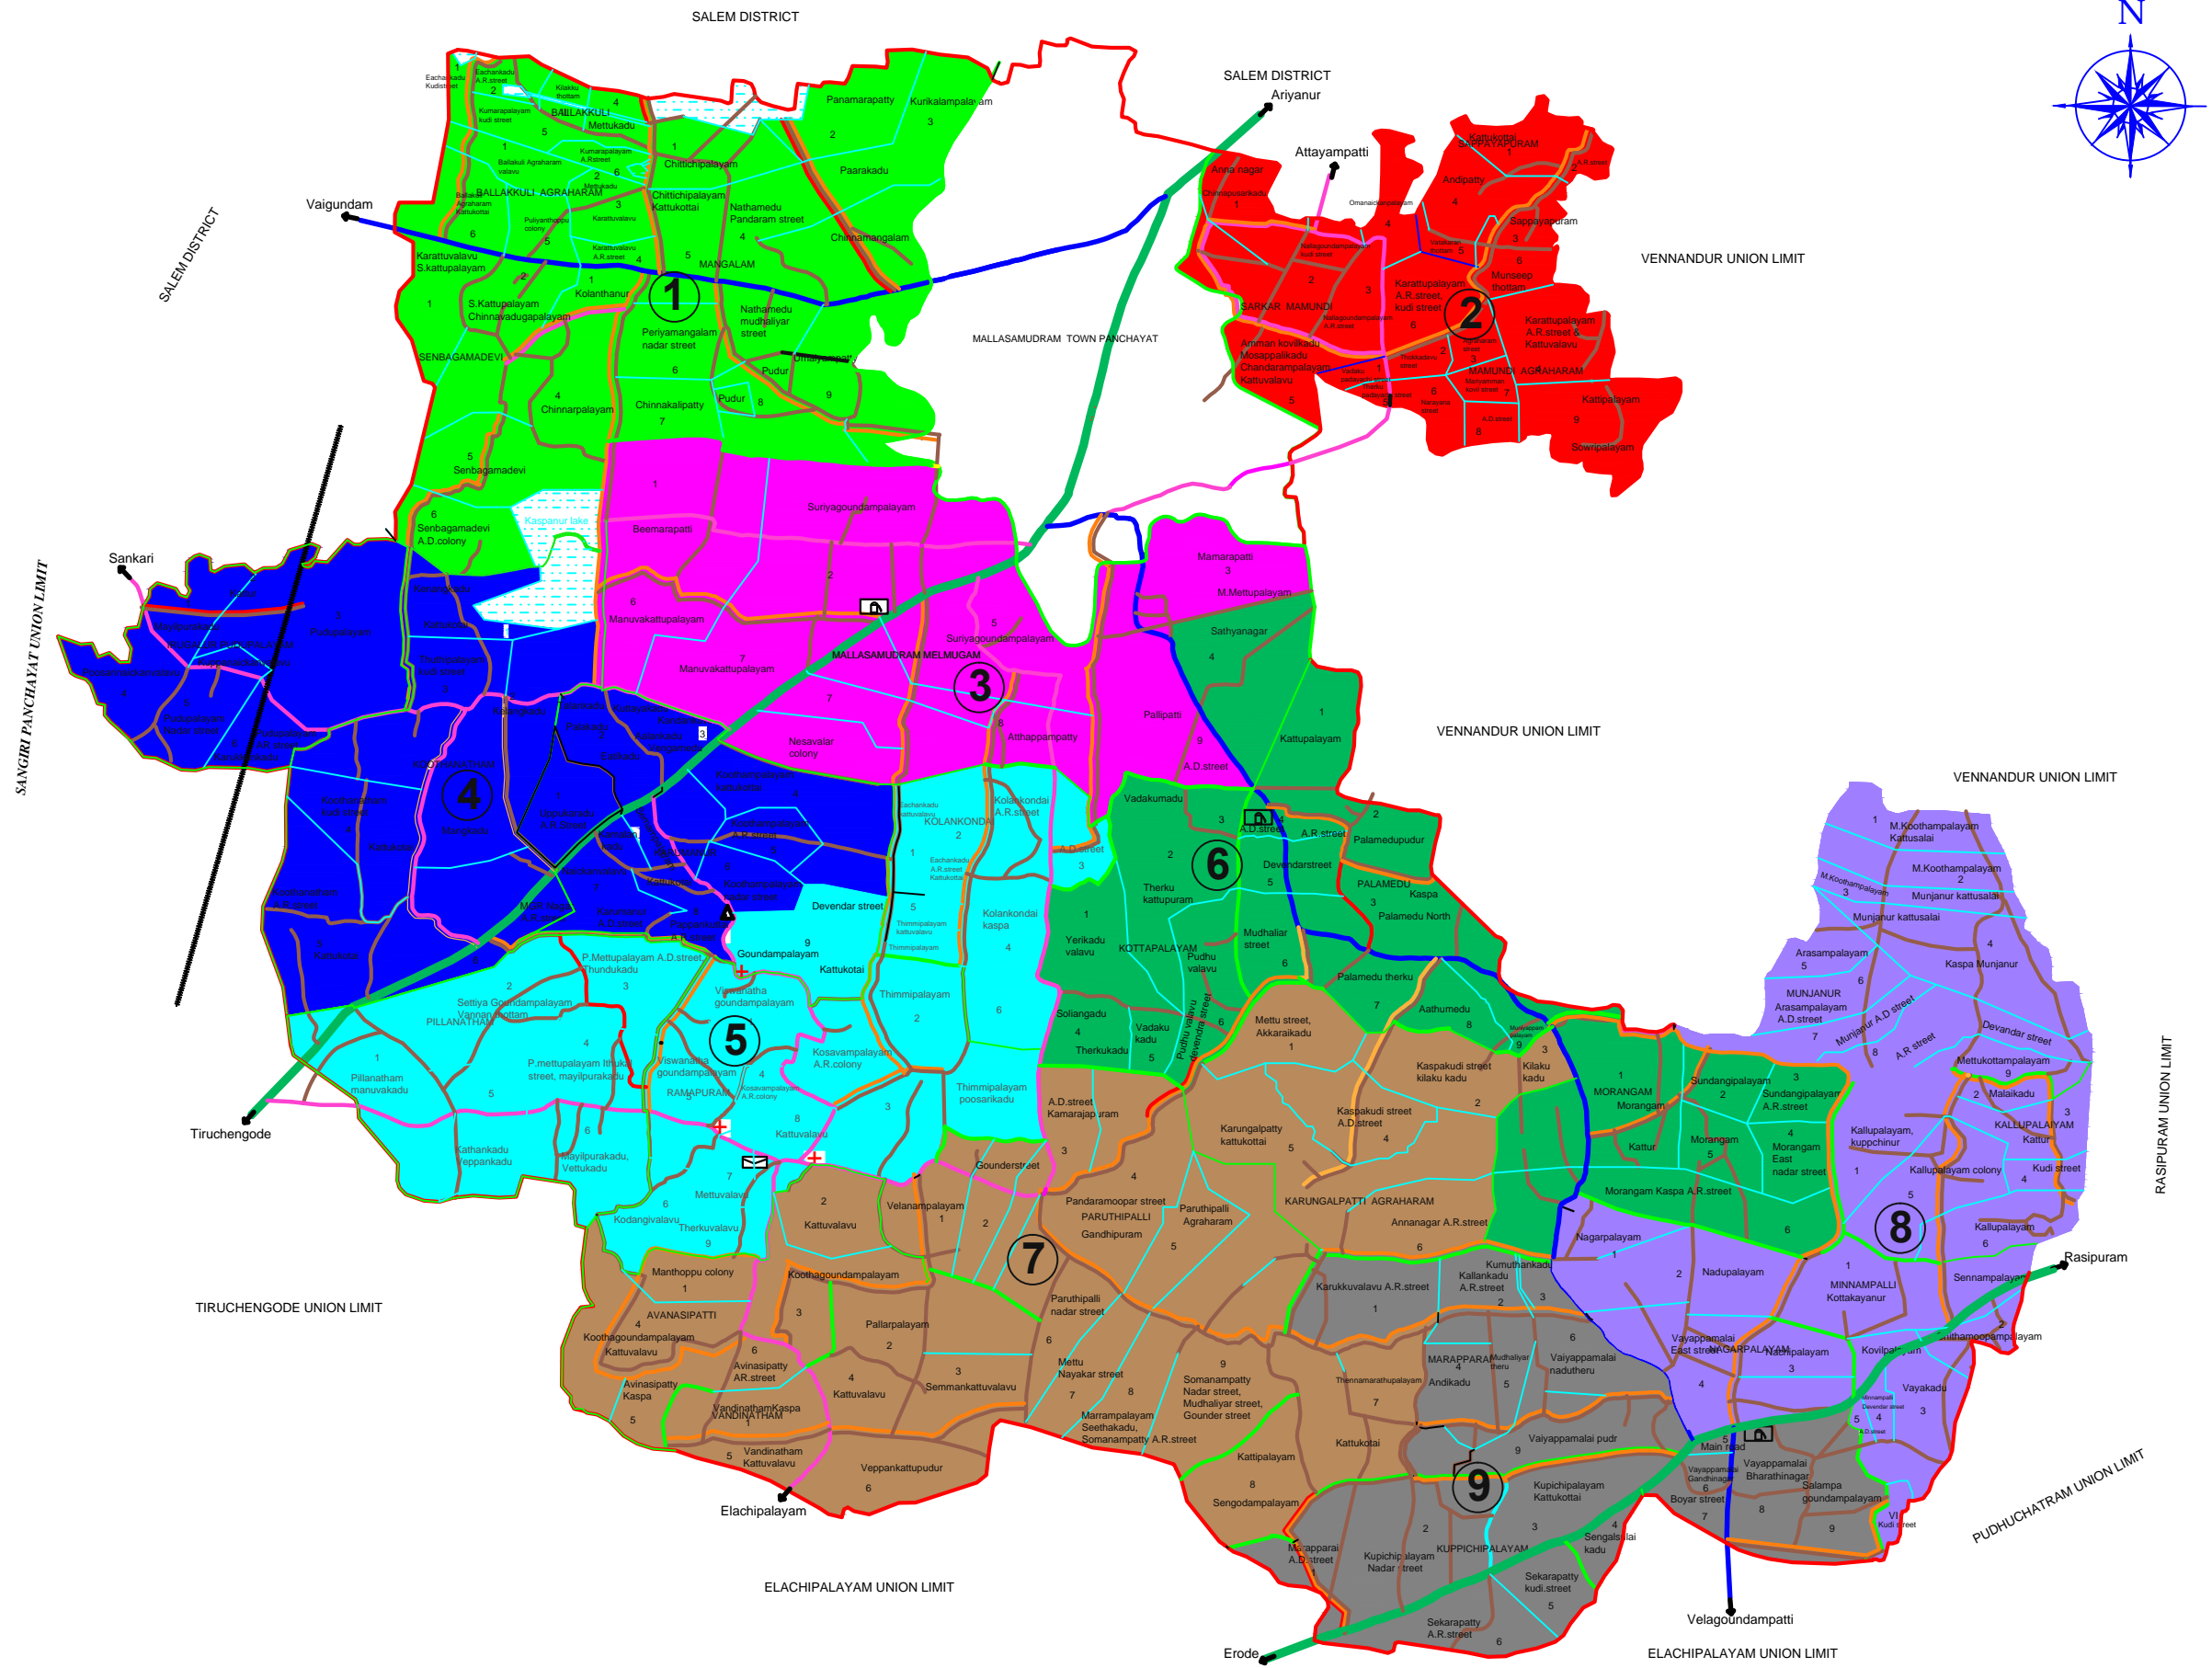

# MALLASAMUDRAM PANCHAYAT UNION WARD, NAMAKKAL DISTRICT

| SLNO                             | Name of the Panchayat Union | Panchayat Union Ward no. | Territorial area of Panchayat Union Wards | Total population as per 2011 census |
|----------------------------------|-----------------------------|--------------------------|---|-------------------------------------|
| 1                                | Mallasamudram               | 1                        | Pallakul All Wards                        | 433                                 |
|                                  |                             |                          | Pallakul Agraharam All Wards              | 1024                                |
|                                  |                             |                          | Mangalam All Wards                        | 3185                                |
|                                  |                             |                          | Shenbagamedevi All Wards                  | 1555                                |
|                                  |                             |                          | <b>Total</b>                              | <b>6197</b>                         |
| 2                                | Mallasamudram               | 2                        | Sarkar Mamundi All Wards                  | 2366                                |
|                                  |                             |                          | Sappayapuram All Wards                    | 1331                                |
|                                  |                             |                          | Mamundi Agraharam All Wards               | 2189                                |
| <b>Total</b>                     | <b>5886</b>                 |                          |   |                                     |
| 3                                | Mallasamudram               | 3                        | Mallasamuthiram Melmugam 1 to 3, 5 to 9   | 6311                                |
|                                  |                             |                          | <b>Total</b>                              | <b>6311</b>                         |
| 4                                | Mallasamudram               | 4                        | E.Pudupalayam All Wards                   | 1484                                |
|                                  |                             |                          | Koohanatham All Wards                     | 1706                                |
|                                  |                             |                          | Karumanur Ward no.1                       | 264                                 |
|                                  |                             |                          | Karumanur Ward no.2                       | 344                                 |
|                                  |                             |                          | Karumanur Ward no.3                       | 220                                 |
|                                  |                             |                          | Karumanur Ward no.4                       | 250                                 |
|                                  |                             |                          | Karumanur Ward no.5                       | 218                                 |
|                                  |                             |                          | Karumanur Ward no.6                       | 315                                 |
|                                  |                             |                          | Karumanur Ward no.7                       | 220                                 |
|                                  |                             |                          | Karumanur Ward no.8                       | 339                                 |
| <b>Total</b>                     | <b>5360</b>                 |                          |   |                                     |
| 5                                | Mallasamudram               | 5                        | Karumanur Ward no.9                       | 334                                 |
|                                  |                             |                          | Pillanatham All Wards                     | 1402                                |
|                                  |                             |                          | Ramapuram All Wards                       | 2712                                |
|                                  |                             |                          | Kolankandai All Wards                     | 1132                                |
|                                  |                             |                          | <b>Total</b>                              | <b>5580</b>                         |
| 6                                | Mallasamudram               | 6                        | Kattupalayam All Wards                    | 1164                                |
|                                  |                             |                          | Palamedu All Wards                        | 2632                                |
|                                  |                             |                          | Morangam All Wards                        | 942                                 |
|                                  |                             |                          | Mallasamudram Melmugam 4                  | 783                                 |
| <b>Total</b>                     | <b>5521</b>                 |                          |   |                                     |
| 7                                | Mallasamudram               | 7                        | Avinasipatti All Wards                    | 1183                                |
|                                  |                             |                          | Vandianatham All Wards                    | 401                                 |
|                                  |                             |                          | Paruthipatti All Wards                    | 2451                                |
|                                  |                             |                          | Karungalpatty Agraharam All Wards         | 577                                 |
|                                  |                             |                          | Marappara 7                               | 532                                 |
|                                  |                             |                          | Marappara 8                               | 385                                 |
|                                  |                             |                          | <b>Total</b>                              | <b>5529</b>                         |
| 8                                | Mallasamudram               | 8                        | Munjanur All Wards                        | 1894                                |
|                                  |                             |                          | Kallupalayam All Wards                    | 729                                 |
|                                  |                             |                          | Minnapalli All Wards                      | 1557                                |
|                                  |                             |                          | Nagarpalayam Ward no.1                    | 354                                 |
|                                  |                             |                          | Nagarpalayam Ward no.2                    | 334                                 |
| Nagarpalayam Ward no.3           | 346                         |                          |   |                                     |
| Nagarpalayam Ward no.4           | 351                         |                          |   |                                     |
| <b>Total</b>                     | <b>5565</b>                 |                          |   |                                     |
| 9                                | Mallasamudram               | 9                        | Nagarpalayam Ward no.5                    | 376                                 |
|                                  |                             |                          | Nagarpalayam Ward no.6                    | 349                                 |
|                                  |                             |                          | Nagarpalayam Ward no.7                    | 336                                 |
|                                  |                             |                          | Nagarpalayam Ward no.8                    | 341                                 |
|                                  |                             |                          | Nagarpalayam Ward no.9                    | 350                                 |
|                                  |                             |                          | Marappara 1                               | 456                                 |
|                                  |                             |                          | Marappara 2                               | 460                                 |
|                                  |                             |                          | Marappara 3                               | 449                                 |
|                                  |                             |                          | Marappara 4                               | 518                                 |
|                                  |                             |                          | Marappara 5                               | 442                                 |
| Marappara 6                      | 428                         |                          |   |                                     |
| Marappara 9                      | 431                         |                          |   |                                     |
| Kuppichipalayam All Wards        | 1323                        |                          |   |                                     |
| <b>Total</b>                     | <b>6259</b>                 |                          |   |                                     |
| <b>Mallasamudram Total Block</b> |                             |                          |   | <b>52208</b>                        |